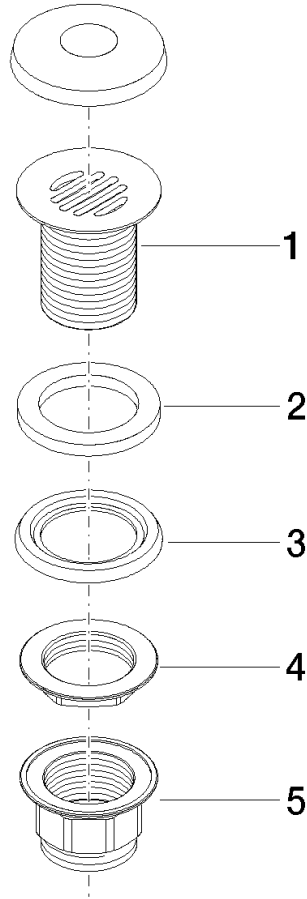

10 110 970

Fits: IMO, LULU, MADISON, MEM, TARA,  
CL.1, LISSÉ, VAIA, META, CYO

	Brushed Platinum	10 110 970-06
	Chrome	10 110 970-00
	Platinum	10 110 970-08
	Durabronze (23kt Gold)	10 110 970-09
	Dark Chrome	10 110 970-19
	Light Gold	10 110 970-26
	Brushed Light Gold	10 110 970-27
	Brushed Durabronze (23kt Gold)	10 110 970-28
	Matte Black	10 110 970-33
	Brushed Bronze	10 110 970-42
	Brushed Champagne (22kt Gold)	10 110 970-46
	Champagne (22kt Gold)	10 110 970-47
	Brushed Chrome	10 110 970-93
	Brushed Dark Platinum	10 110 970-99

## Grated waste 1 1/4" - Brushed Platinum

---

IMO

10 110 970

Only suitable for sinks without an overflow.

10 110 970

10 110 970

Parts for other finishes can be found here: [Chrome](#)

Spare parts list

No.	Item Number	Name	Quantity used	Delivery time
1	09 11 01 025-06	cup	1	10
2	09 14 05 039 90	seal	1	2
3	09 14 03 025 90	seal	1	2
4	09 23 10 017 90	nut	1	2
5	09 23 10 020-06	nut	1	10