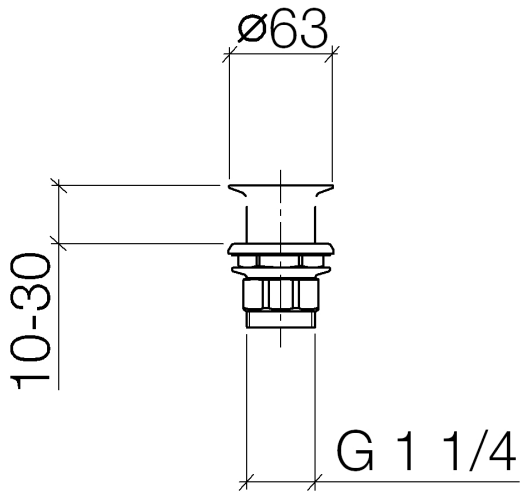

10 110 970

Fits: IMO, LULU, MADISON, MEM, TARA,  
CL.1, LISSÉ, VAIA, META, CYO

	Brushed Platinum	10 110 970-06
	Chrome	10 110 970-00
	Platinum	10 110 970-08
	Durabronze (23kt Gold)	10 110 970-09
	Dark Chrome	10 110 970-19
	Light Gold	10 110 970-26
	Brushed Light Gold	10 110 970-27
	Brushed Durabronze (23kt Gold)	10 110 970-28
	Matte Black	10 110 970-33
	Brushed Bronze	10 110 970-42
	Brushed Champagne (22kt Gold)	10 110 970-46
	Champagne (22kt Gold)	10 110 970-47
	Brushed Chrome	10 110 970-93
	Brushed Dark Platinum	10 110 970-99

## Grated waste 1 1/4" - Brushed Platinum

---

IMO

10 110 970

Only suitable for sinks without an overflow.

10 110 970

10 110 970

Parts for other finishes can be found here: [Chrome](#)

Spare parts list

No.	Item Number	Name	Quantity used	Delivery time
1	09 11 01 025-06	cup	1	10
2	09 14 05 039 90	seal	1	2
3	09 14 03 025 90	seal	1	2
4	09 23 10 017 90	nut	1	2
5	09 23 10 020-06	nut	1	10